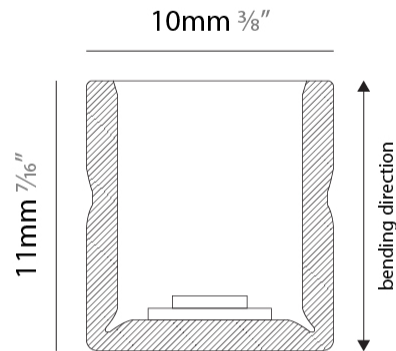

E12W0007-

base number _____
Color _____
Temperature _____

1. To build a product code in our configurator select the specify button on the base model # product page
2. To build a manual product code on this datasheet choose from the options listed below in blue font and add the suffix to the base model #

GENERAL

Series: Flexlite
Subseries: Flexlite Wave
Brand: Unonovesette
Division: Exterior
Mounting Type: Surface
Mounting Location: Wall
Subcategory: Wall Effect

PHYSICAL

Shape: Abstract
Length (mm): 1000
Length (in): 39 ³/₈
Width (mm): 10
Width (in): 0 ³/₈
Height (mm): 11
Height (in): 0 ⁷/₁₆
Light Distribution: Omnidirectional
Diffuser: Polyurethane - Opal
Fixture Finish: WHI
Fixture Material: PVC / Polyurethane
Cable Details: Neoprene 300mm 2x0.5 mm2
Upon Request: Custom length - maximum of 5 meters

ELECTRICAL

Lamp Type: LED
Input Wattage (W): 13.57/m
Total Output Wattage (W): 11.21/m
Dimming: Non-Dimmable / 0-10V Dimming
Driver Included: No
Driver Location: Remote
Driver Type: Constant Voltage - Universal
Driver Class: Class 2
Input Voltage (V): 120 - 277
Output Voltage (V): 24

LED

Color Temperature (°K): 2700 / 3050 / 4250 / 5100
Max. Delivered Lumen (lm): 420 (3050K)
CRI: >85 CRI
Lamp Life (hrs): 100000
Upon Request: Dim to Warm

OPTICAL

Optic°: 120° Diffused light

RATINGS AND CERTIFICATIONS

Certified By: Certified for North American Standards
IP rating: IP68 (for permanent submersion 5m)